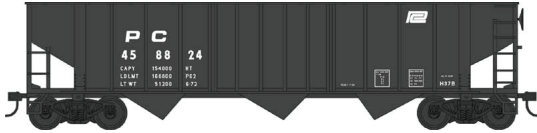

HO 70 Ton 13 Panel Triple Hopper Cars

Ready to Run Cars.
Include metal wheels
and knuckle couplers
\$29.95 each

Penn Central H37B

- #42941 Road #458824 Blt.7-58
- #42942 Road #459106 Blt.7-58
- #42943 Road #459255 Blt.7-58

Pennsylvania H37B with Crown Trucks 1st time offered with the correct Trucks

- #42944 Road #272209 Blt.7-58
- #42945 Road #272213 Blt.7-58
- #42946 Road #272229 Blt.7-58
- #42947 Road #272250 Blt.7-58
- #42948 Road #272263 Blt.7-58
- #42949 Road #272285 Blt.7-58